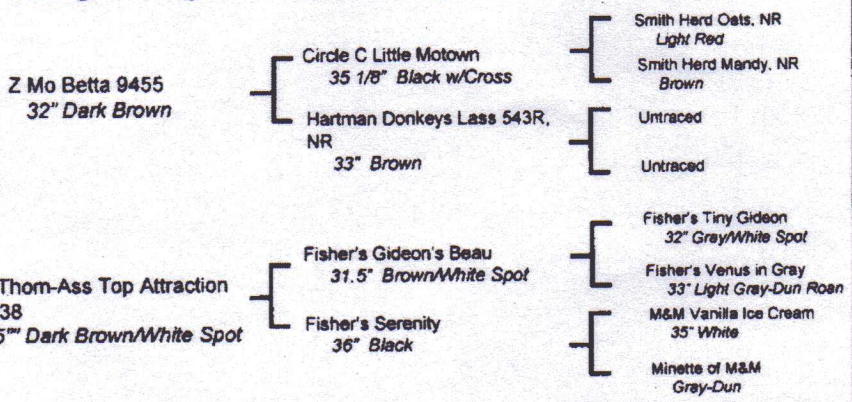

Long Run City of Angels

Very Dark Brown Jennet

Consignor: Long Run Farm, 6/6/04, Reg #43858

Long Run City of Angels is a rich dark brown that looks black. She has a people loving disposition that has made her a farm favorite since birth. She is bred to perform as the daughter of Z Mo Betta (Thom-Ass Acres winning show jack) and granddaughter of the great Circle C Motown. She is balanced with a long graceful neck that will make that perfect picture in harness. Spots in her background make her an excellent prospect to produce color.